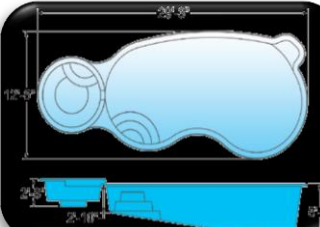

info@elitepoolsnspas.com

Big Blue Key – 16'x40'x8'

Daydream 14'1"x40'

Grand Isle – 16'x42'

Vista Isle – 12'x28'6"

Blue Isle – 15'x34'

Bay Isle – 14'6"x30'

Pictures Coming Soon

Southport 1 - 14'1"x33'5"

Pictures Coming Soon

Southport 2 - 14'1"x28'

Sudbury – 14'4"x29'

Three Moon – 14'6"x34'

Sunset Bay – 14'x32'

Island Bay – 12'6"x29'

Michaelmas – 14'4"x25'