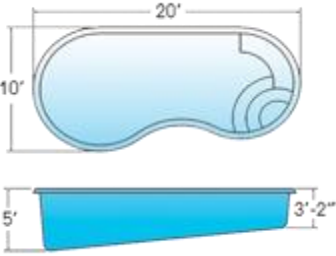

## Kidney Shaped Pool Designs

These fiberglass swimming pools fit in the most interesting areas.

888.662.1409

[info@elitepoolsnspas.com](mailto:info@elitepoolsnspas.com)

Greenbrier - 15'x 34'

St. Augustine - 14'6"x28'

Cape May - 12'x24'

Laredo - 10'x20'

Paradise Beach - 14'x 30'

Pixie - 8'6" x 16'6"

Oyster - 14'9"x30'

Oyster - 13'7"x27'

Opal - 11'4"x21'2"

Let's Get Started!

Name:

Phone:

Email:

**SUBMIT**

Thank you for your request  
we'll be in touch very soon

Financing Available!

Helpful Hint: Often when dealing with a tight space, the kidney shaped pool design fits like a glove. The constant curves offer unique shape for those who want a smooth flowing design.