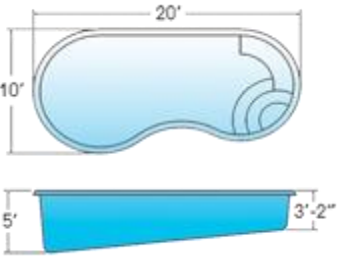

## Kidney Shaped Pool Designs

These fiberglass swimming pools fit in the most interesting areas.

888.662.1409

[info@elitepoolsnspas.com](mailto:info@elitepoolsnspas.com)

Greenbrier - 15'x 34'

St. Augustine - 14'6"x28'

Cape May - 12'x24'

Laredo - 10'x20'

Paradise Beach - 14'x 30'

Pixie - 8'6" x 16'6"

Oyster - 14'9"x30'

Oyster - 13'7"x27'

Opal - 11'4"x21'2"

Let's Get Started!

Name:

Phone:

Email:

**SUBMIT**

Thank you for your request  
we'll be in touch very soon

  
**Made In  
the U.S.A.**

**Financing  
Available!**

Helpful Hint: Often when dealing with a tight space, the kidney shaped pool design fits like a glove. The constant curves offer unique shape for those who want a smooth flowing design.